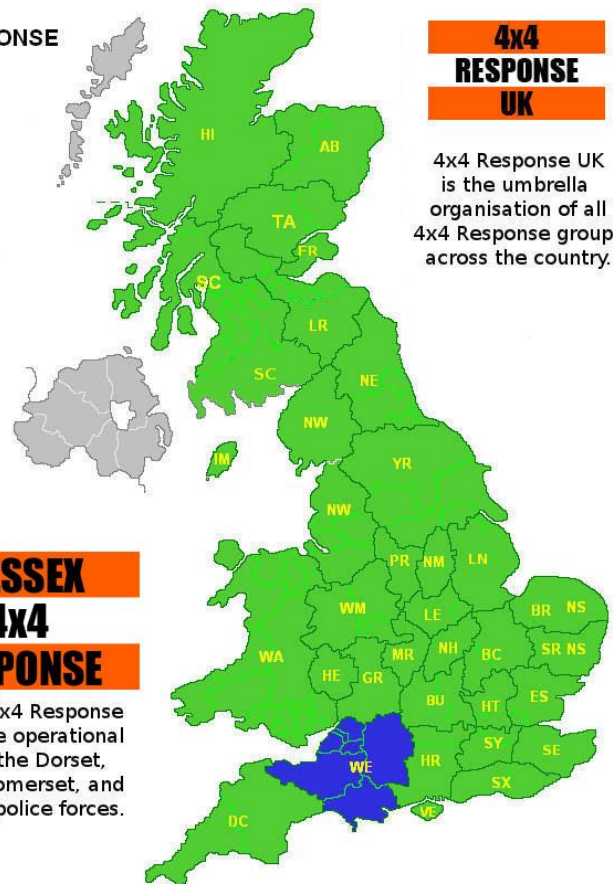

Principally this is providing reliable transport in times of major emergencies and severe weather (snow & ice, gales, heavy rain and floods).

This can be to transport essential personnel or supplies to areas that would be hard or impossible to reach in normal vehicles, and also in support of emergency rest centres set up by local authorities.

We can also provide assistance when an emergency response organisations, own vehicle assets have been depleted by the demands made on them.

We are a registered charity, Number 1159765.

Across the country there are 4x4 Response Groups covering most of the UK.

We can be called by any Category One or Two Responder as defined by the Civil Contingencies Act 2004, and by voluntary agencies with who we have an agreement.

A few Examples of tasks where we have been asked to assist and provide support:

Delivering water, medicines, food and hygiene packs during the floods in Gloucester and Somerset.

Helping local authorities in setting up and running emergency Rest Centres.

Assisting the British Divers Marine Life Rescue, in attempting to return beached porpoises to the sea.

Transporting Out Of Hours GPs and community nurses during floods & snow.

Attending Local Authority emergency planning exercises.

Evacuating members of the public during floods.

Recovering a Life Boat (on trailer) that had become bogged down on a beach.

4x4 RESPONSE GROUPS